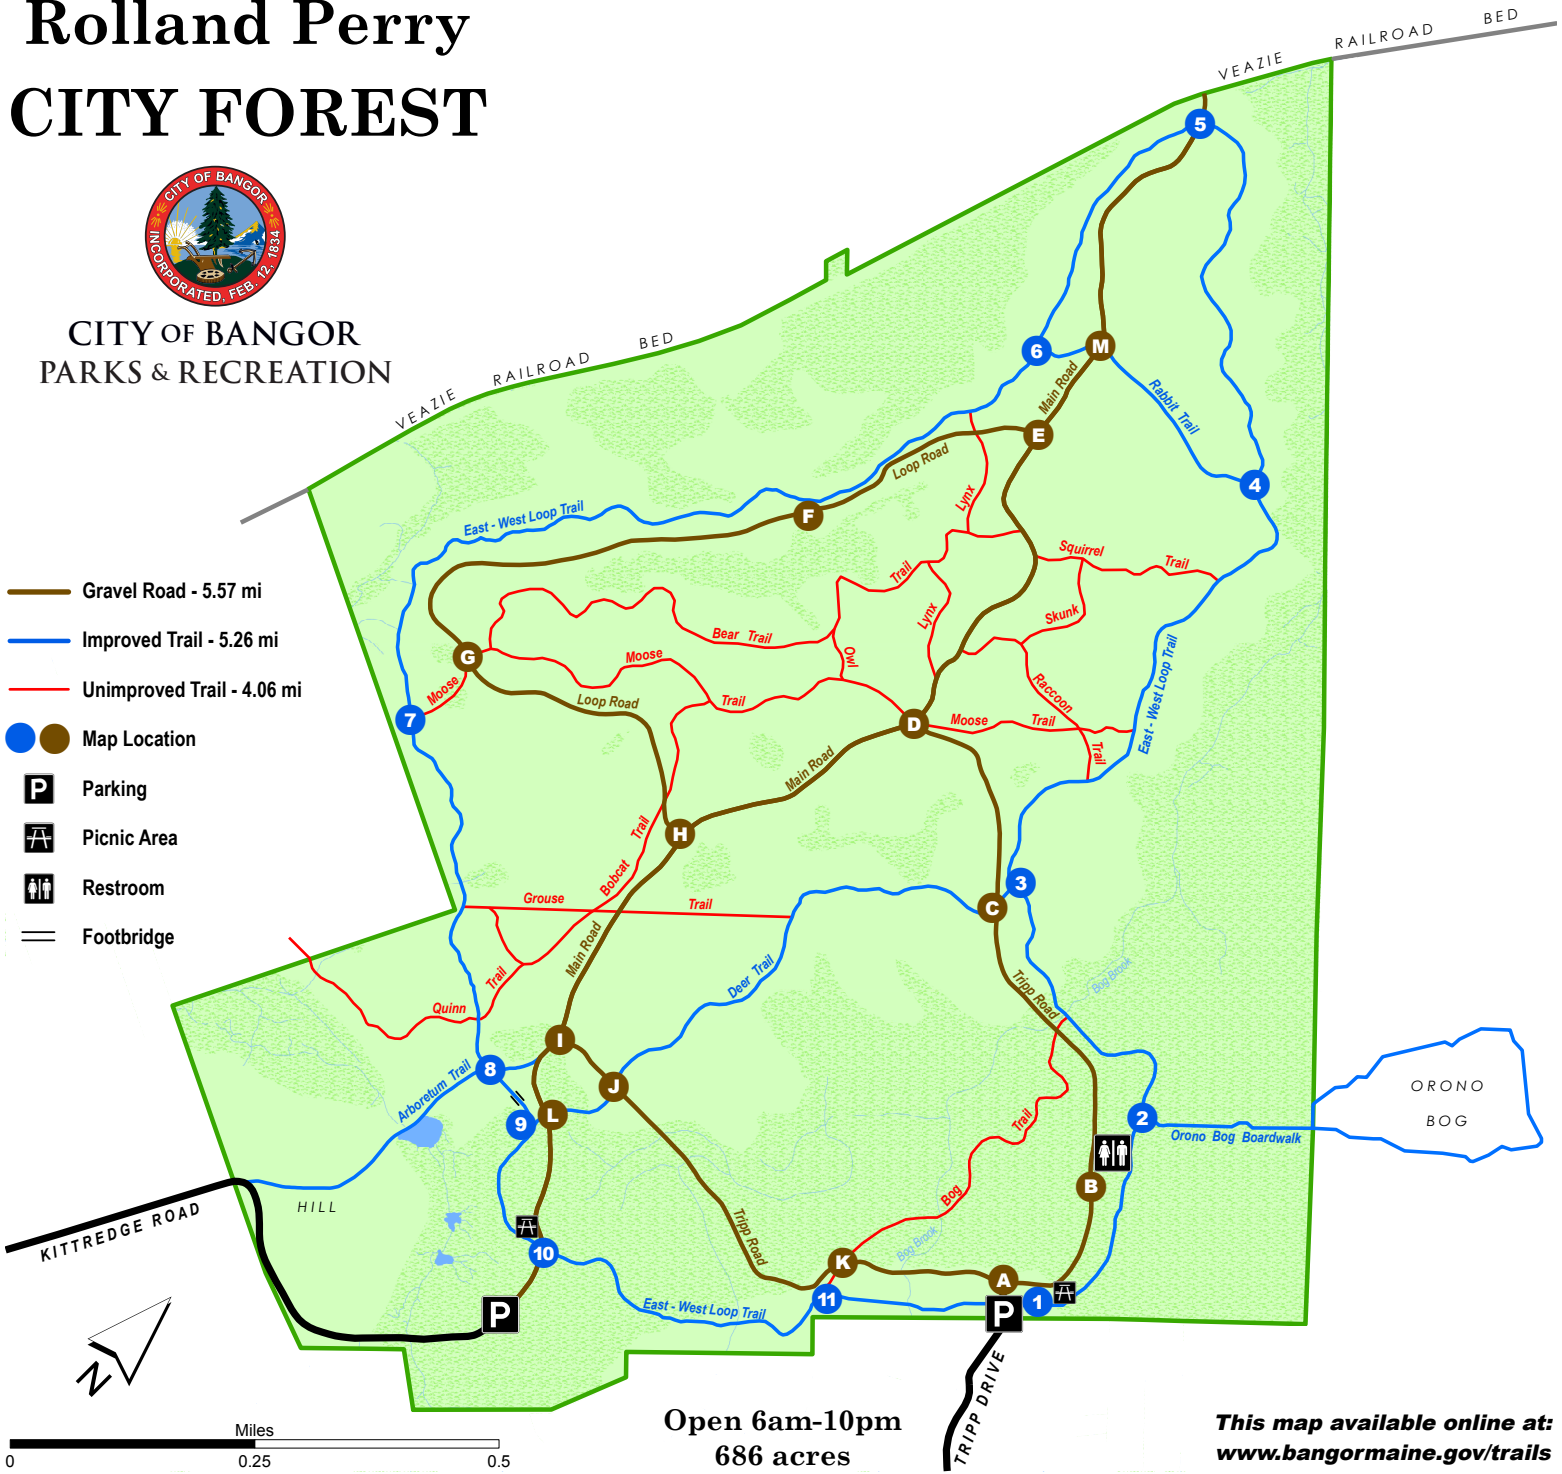

Rolland Perry CITY FOREST

CITY OF BANGOR
PARKS & RECREATION

- Gravel Road - 5.57 mi
- Improved Trail - 5.26 mi
- Unimproved Trail - 4.06 mi
- Map Location
- Parking
- Picnic Area
- Restroom
- Footbridge

Open 6am-10pm
686 acres

This map available online at:
www.bangormaine.gov/trails