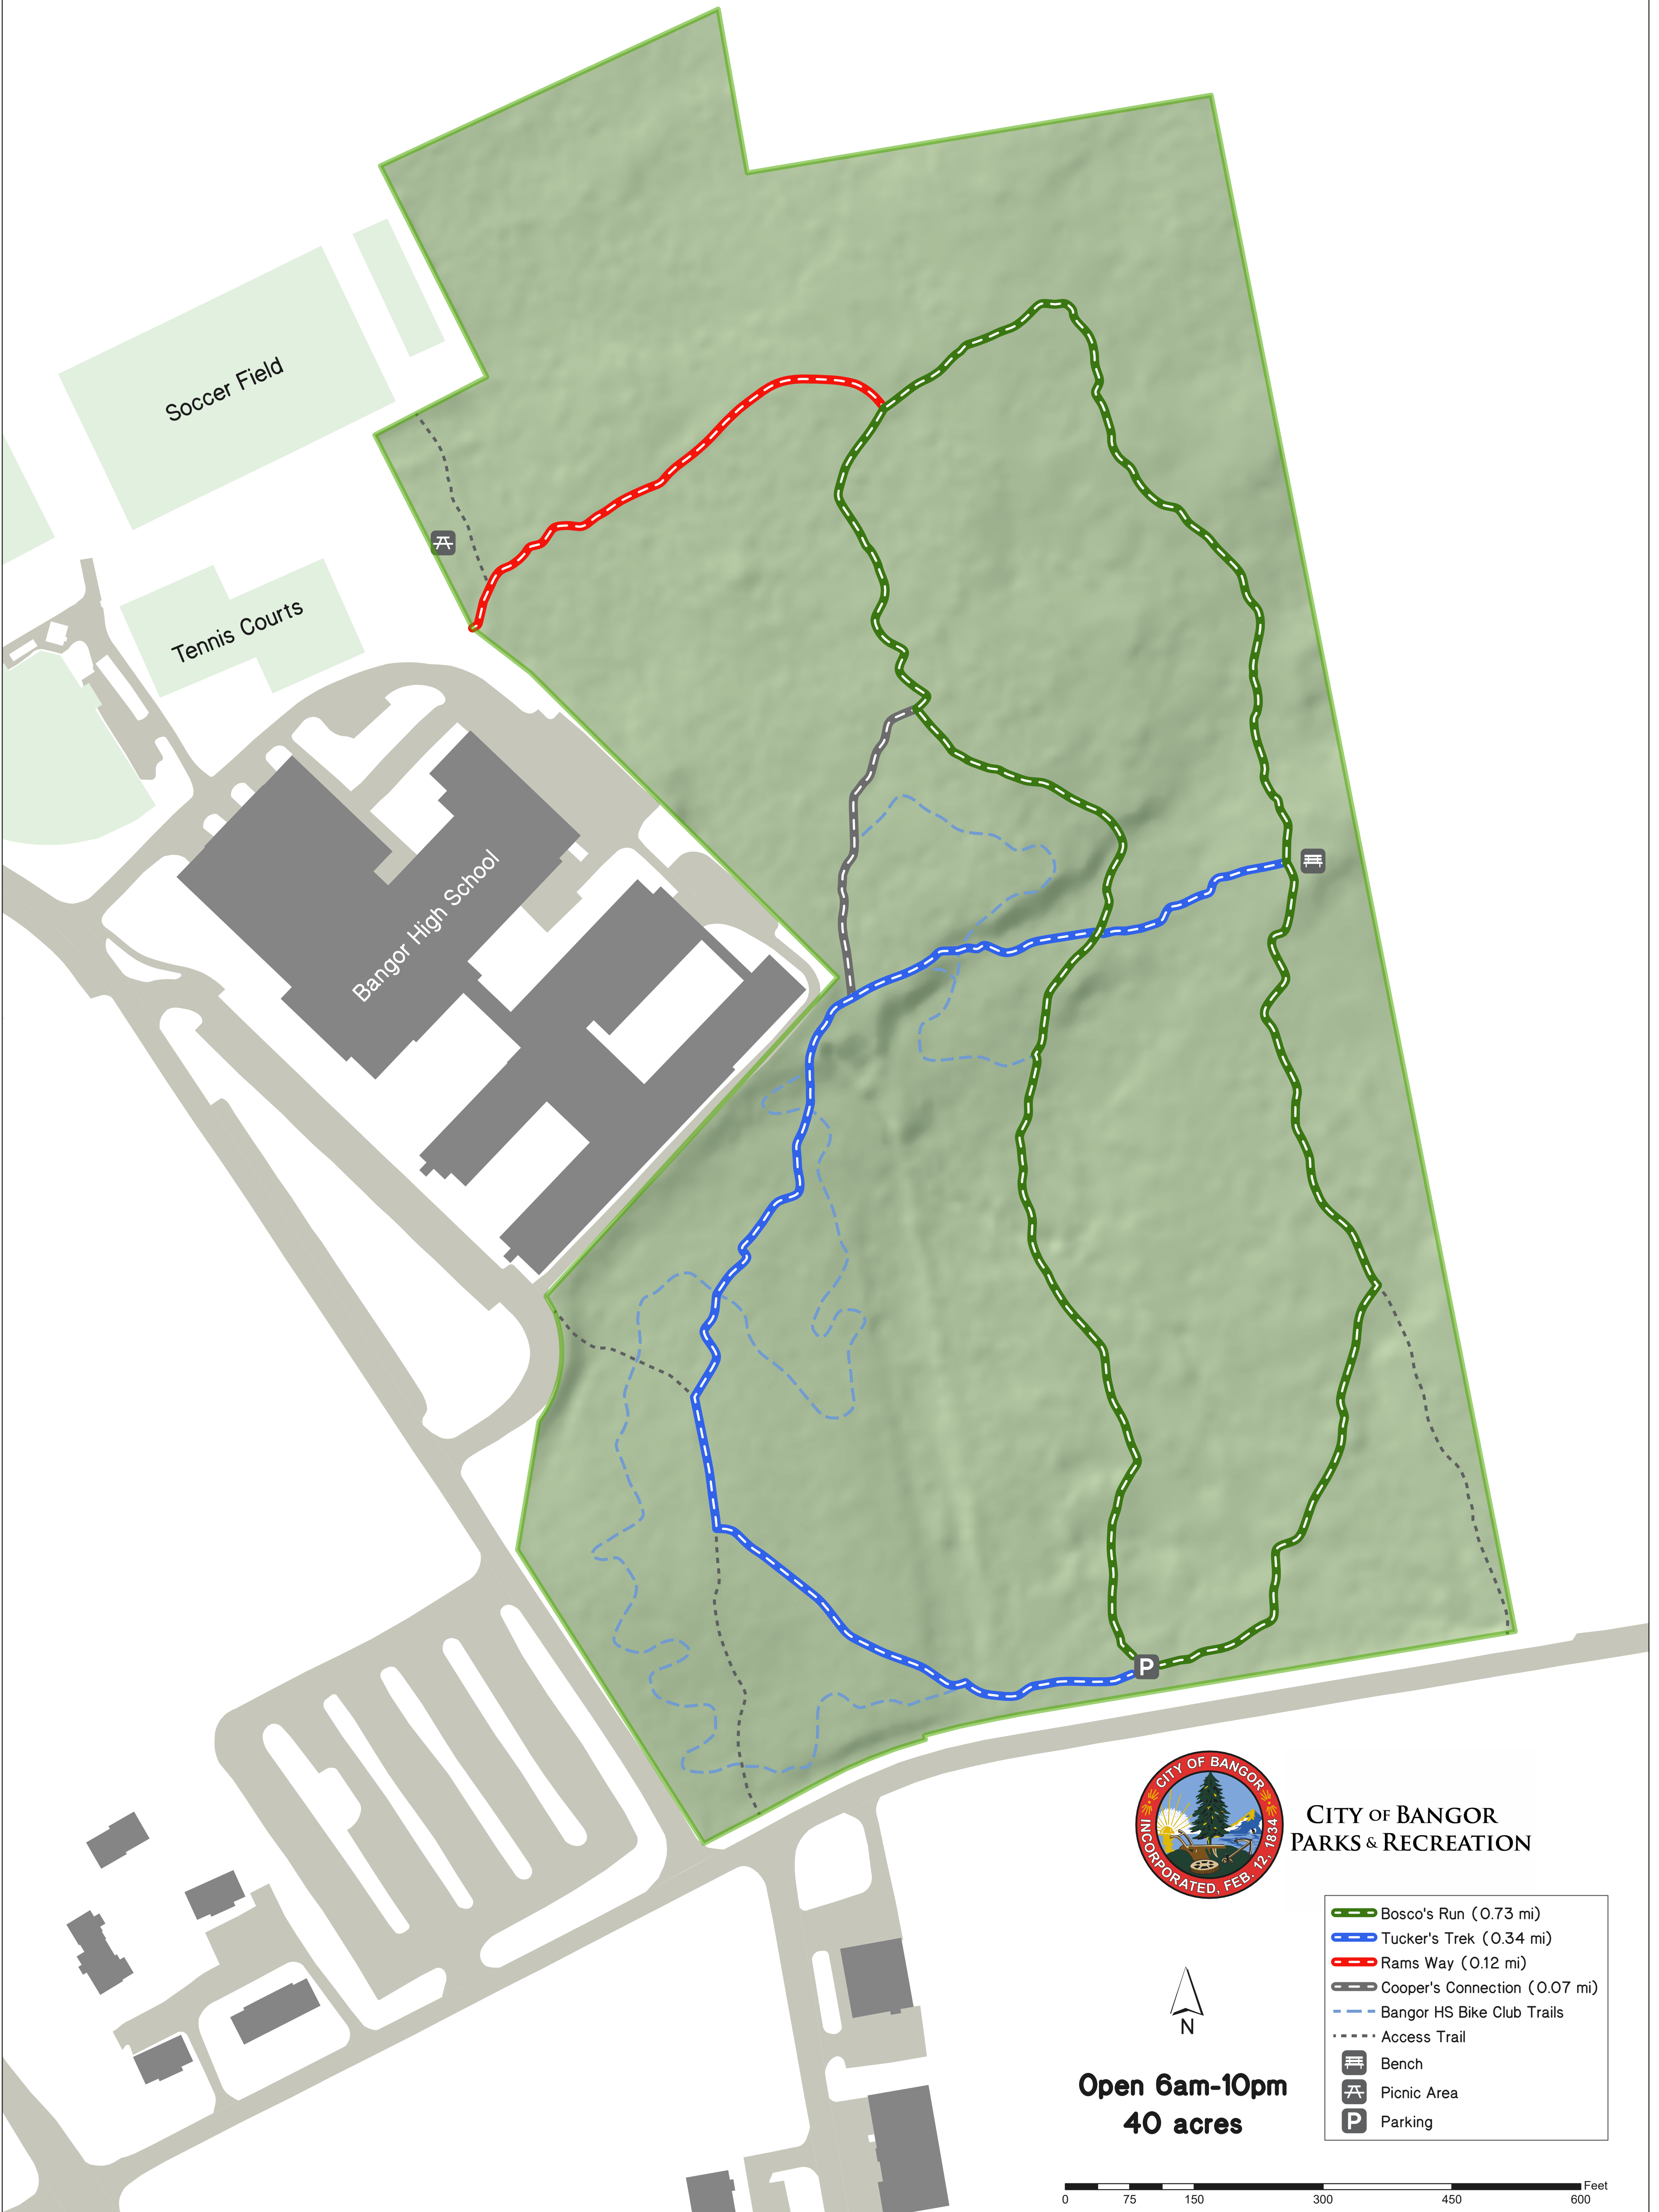

PRENTISS WOODS

CITY OF BANGOR
PARKS & RECREATION

- Bosco's Run (0.73 mi)
- Tucker's Trek (0.34 mi)
- Rams Way (0.12 mi)
- Cooper's Connection (0.07 mi)
- Bangor HS Bike Club Trails
- Access Trail
- Bench
- Picnic Area
- Parking

Open 6am-10pm
40 acres