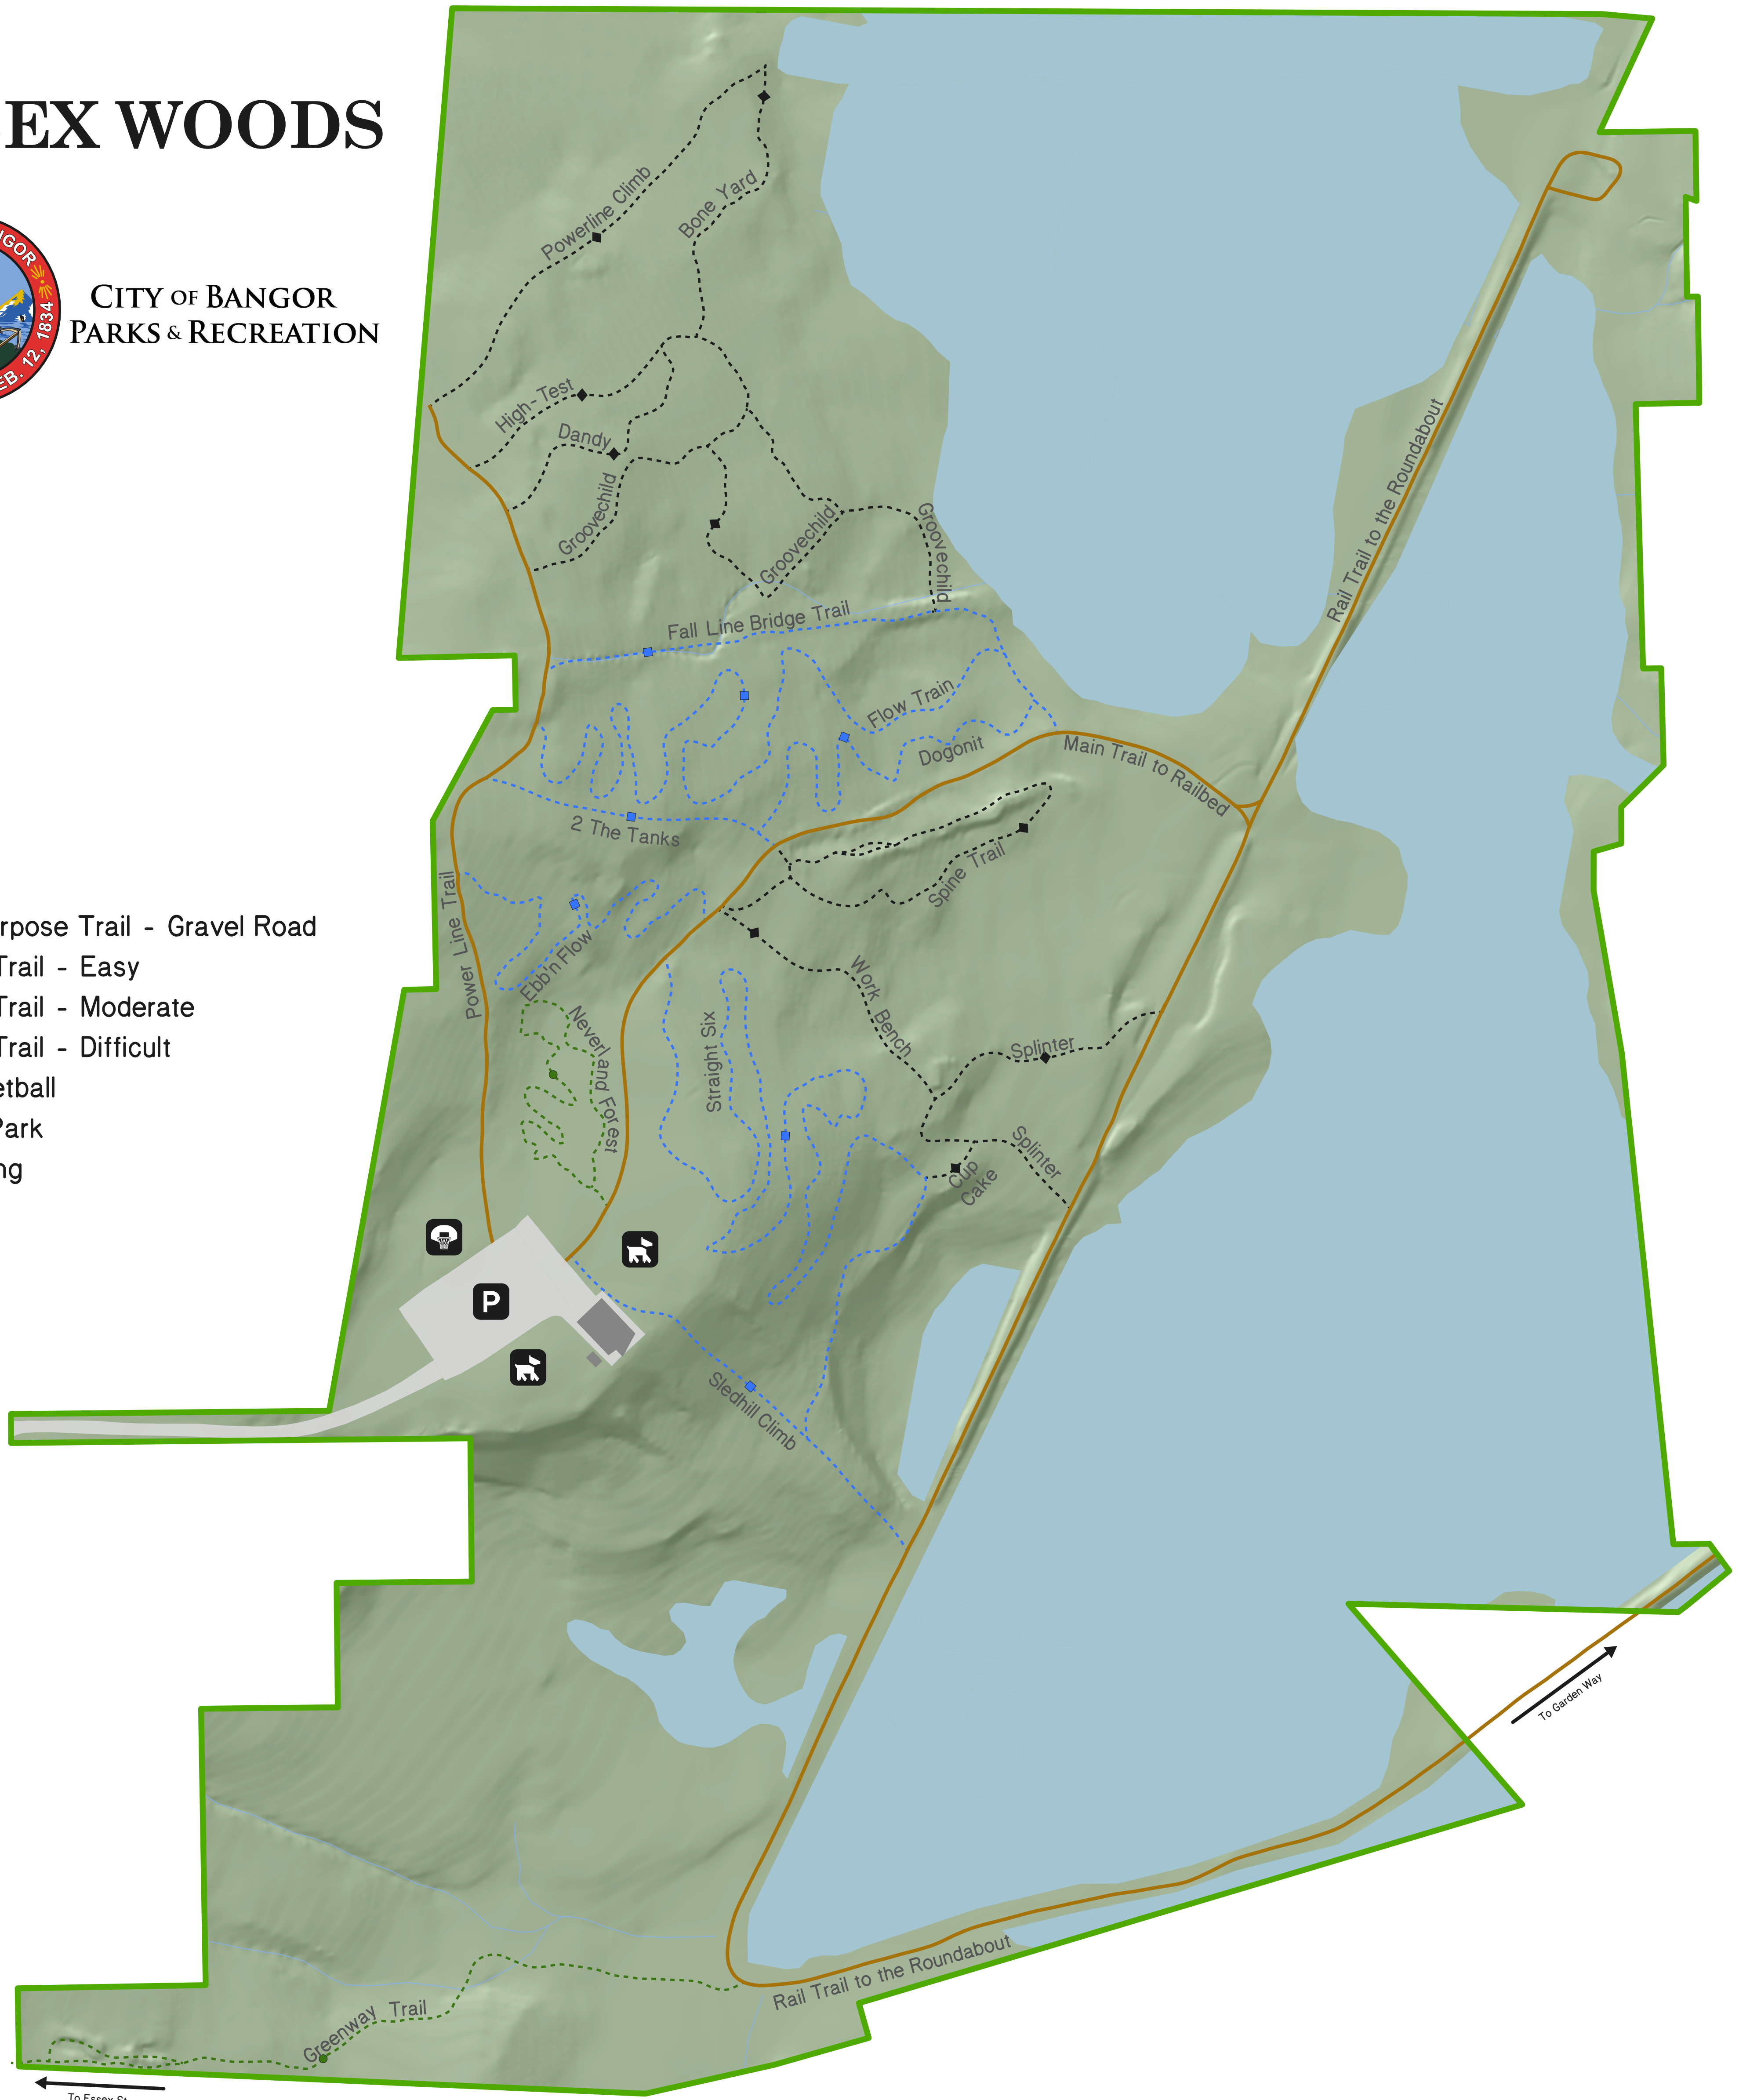

ESSEX WOODS

CITY OF BANGOR
PARKS & RECREATION

- All Purpose Trail - Gravel Road
- - - Bike Trail - Easy
- - - Bike Trail - Moderate
- - - Bike Trail - Difficult
- Basketball
- Dog Park
- Parking

Open 6am-10pm
108 acres

Scan this QR code with your mobile device or visit
<https://gis.bangormaine.gov/bangortrails> to access
an interactive map